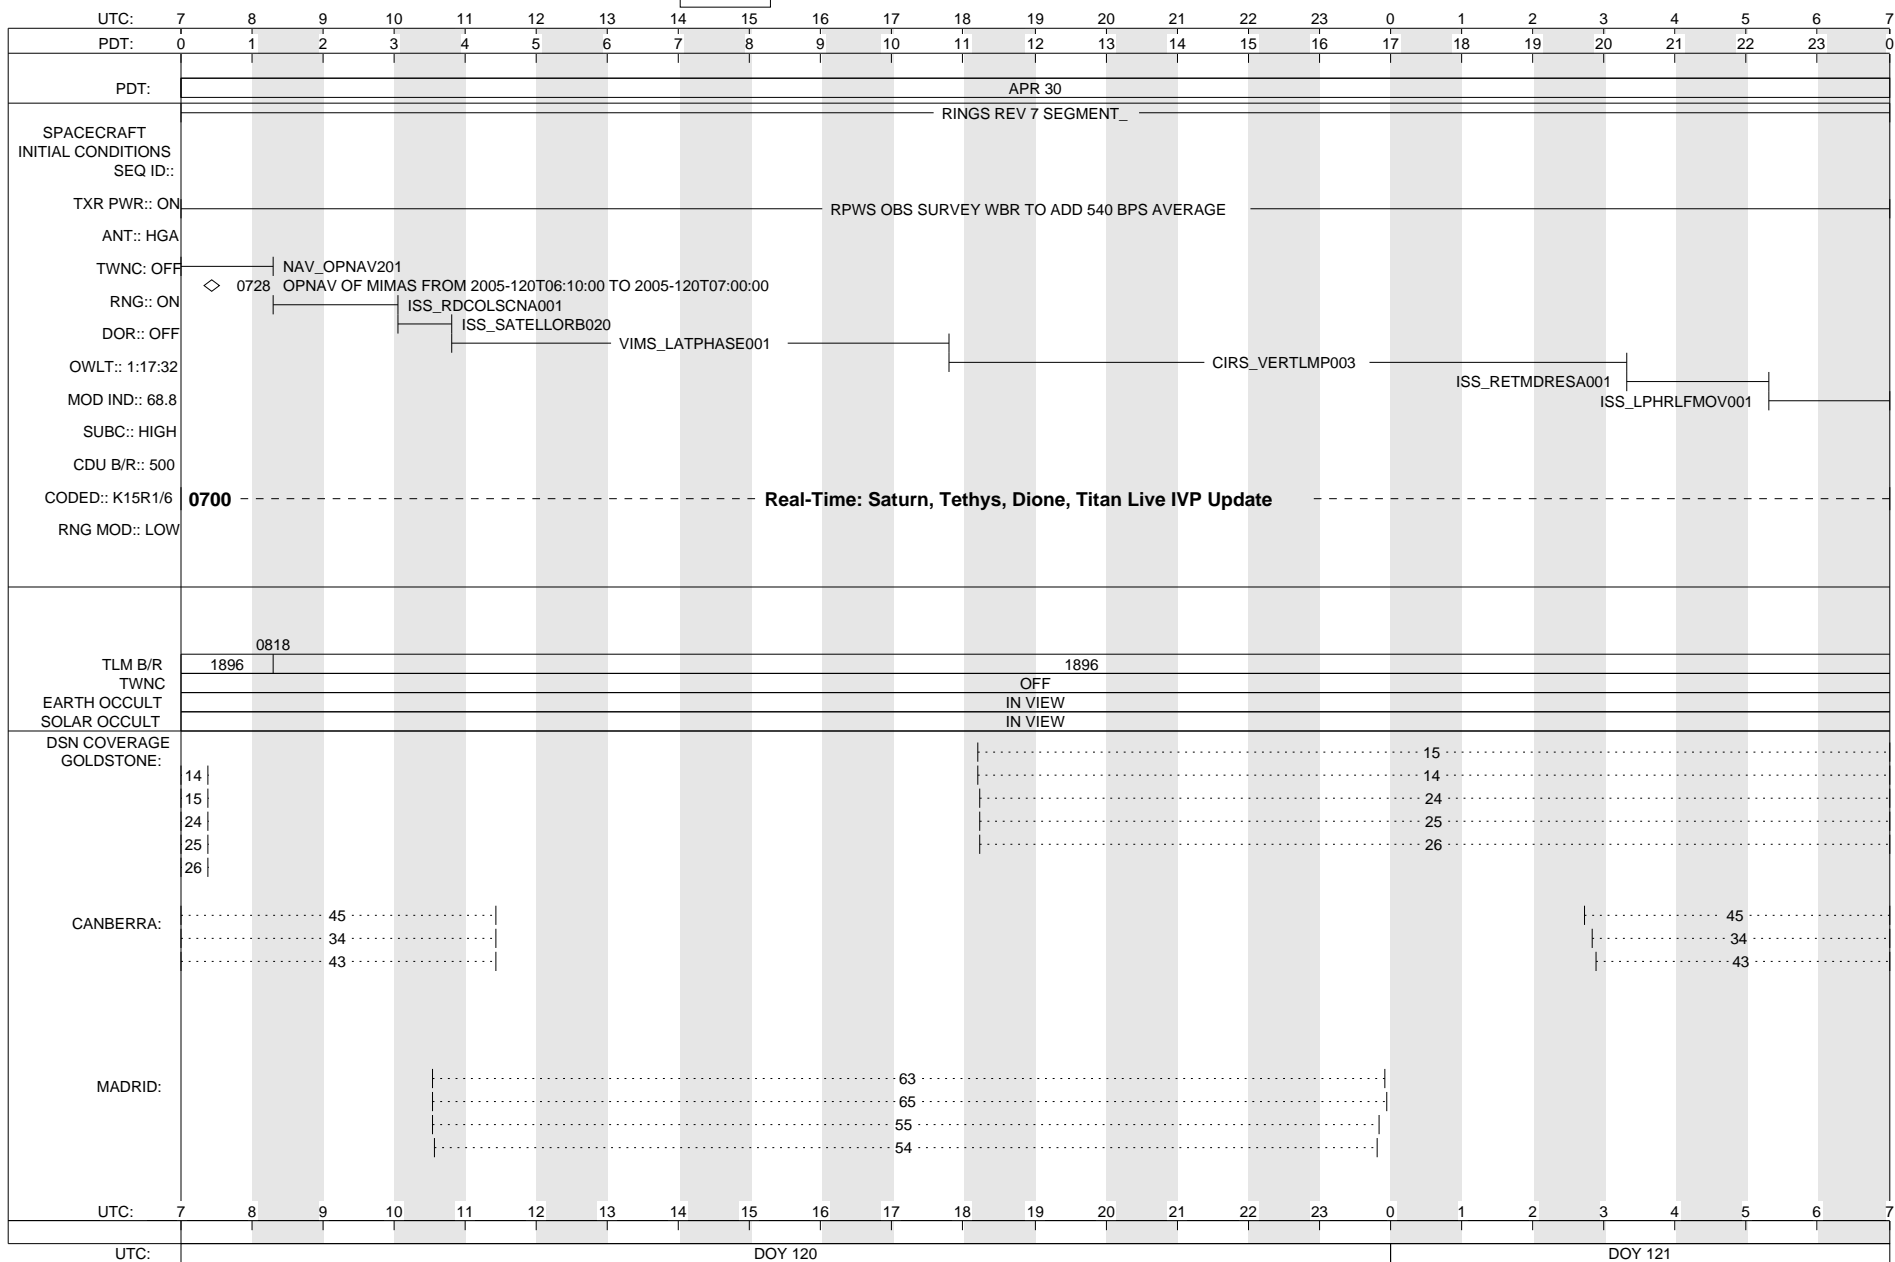

SATURDAY 120-121
APRIL 30, 2005 - MAY 1, 2005

MISSING
IMAGE

CASSINI SFOS

SOE z0100m.soe SFOS z0100m.sfos

ISSUE DATE: 05/03/05