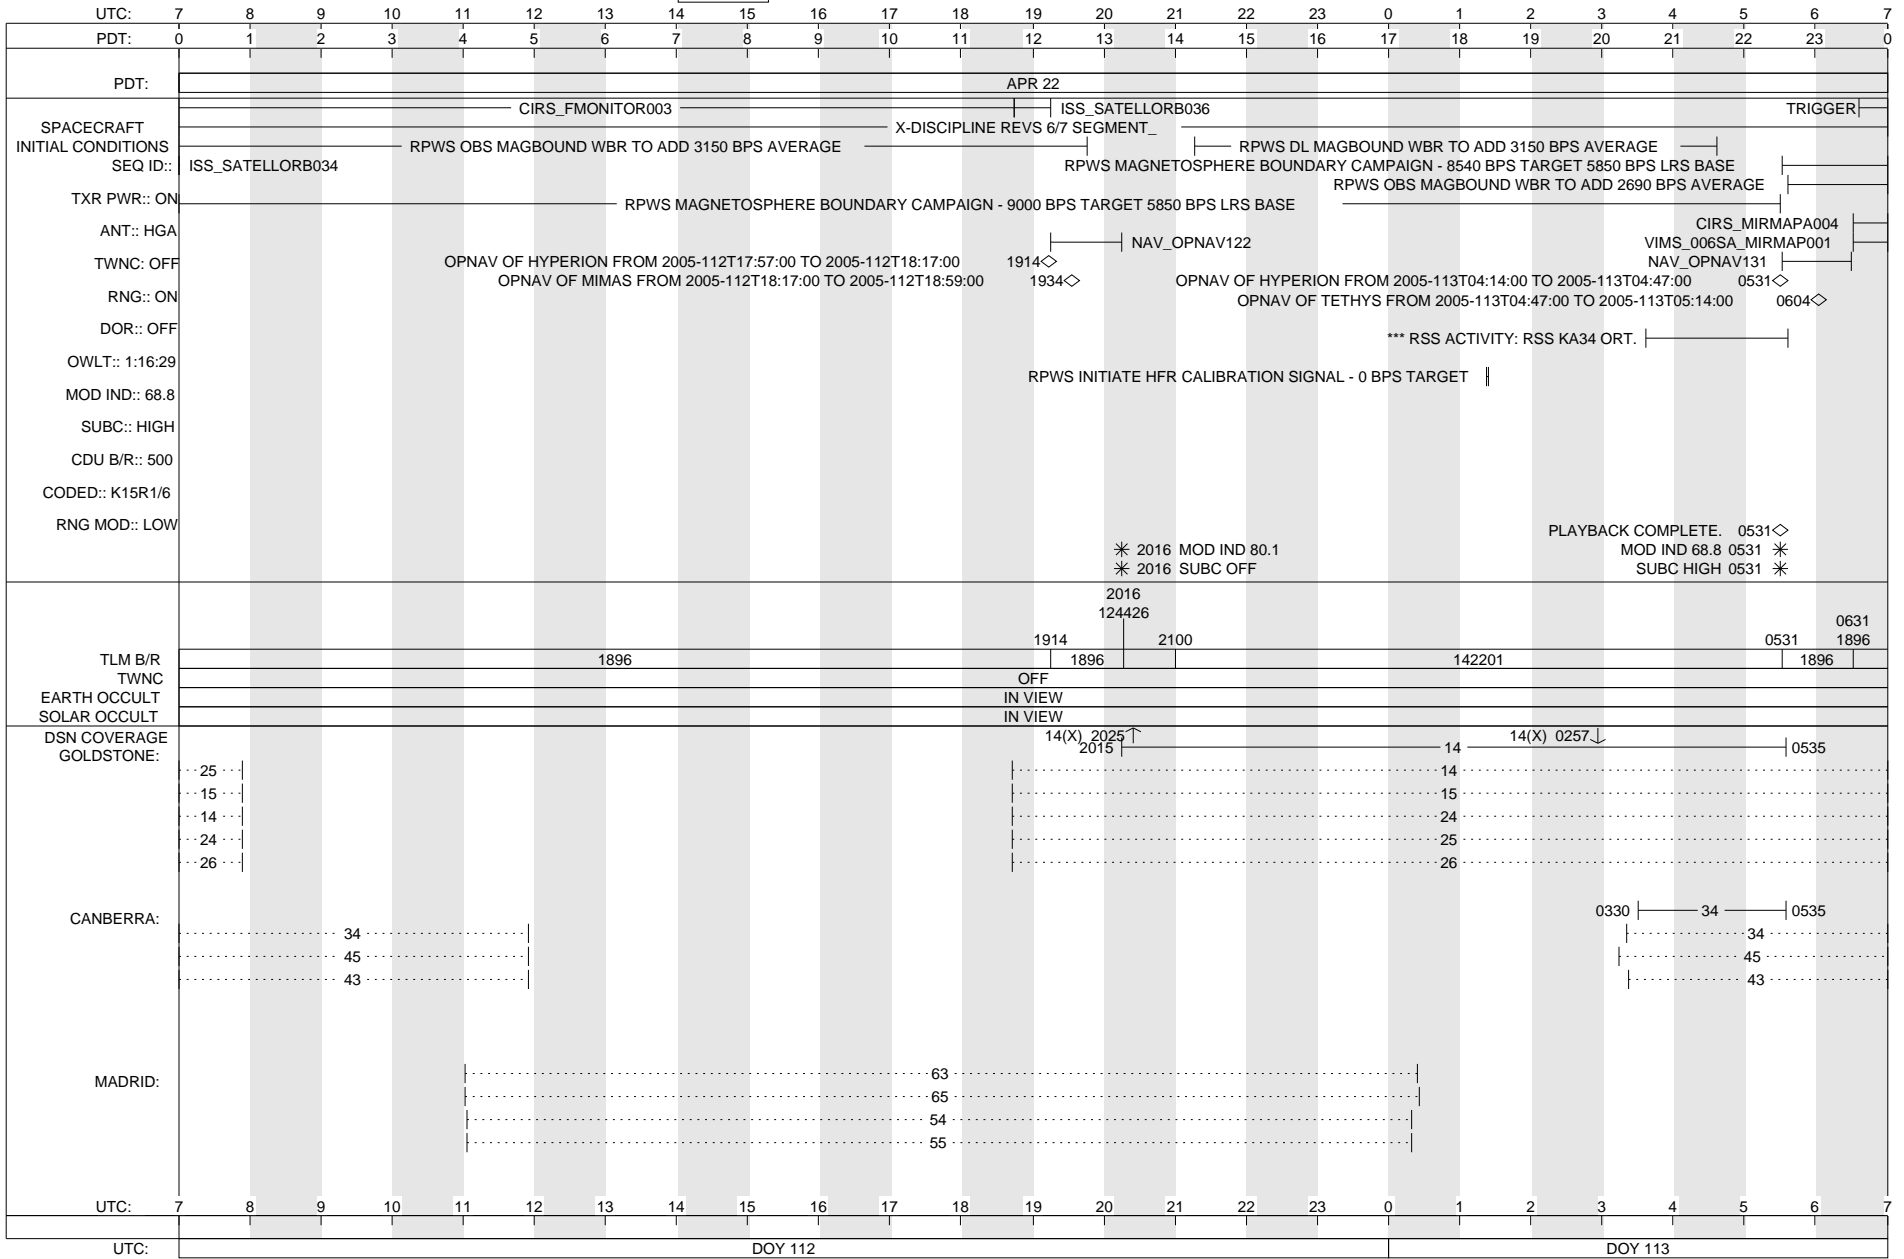

FRIDAY

112-113

APRIL 22, 2005 - APRIL 23, 2005

MISSING
IMAGE

CASSINI SFOS

SOE z0100m.soe SFOS z0100m.sfos

ISSUE DATE: 05/03/05